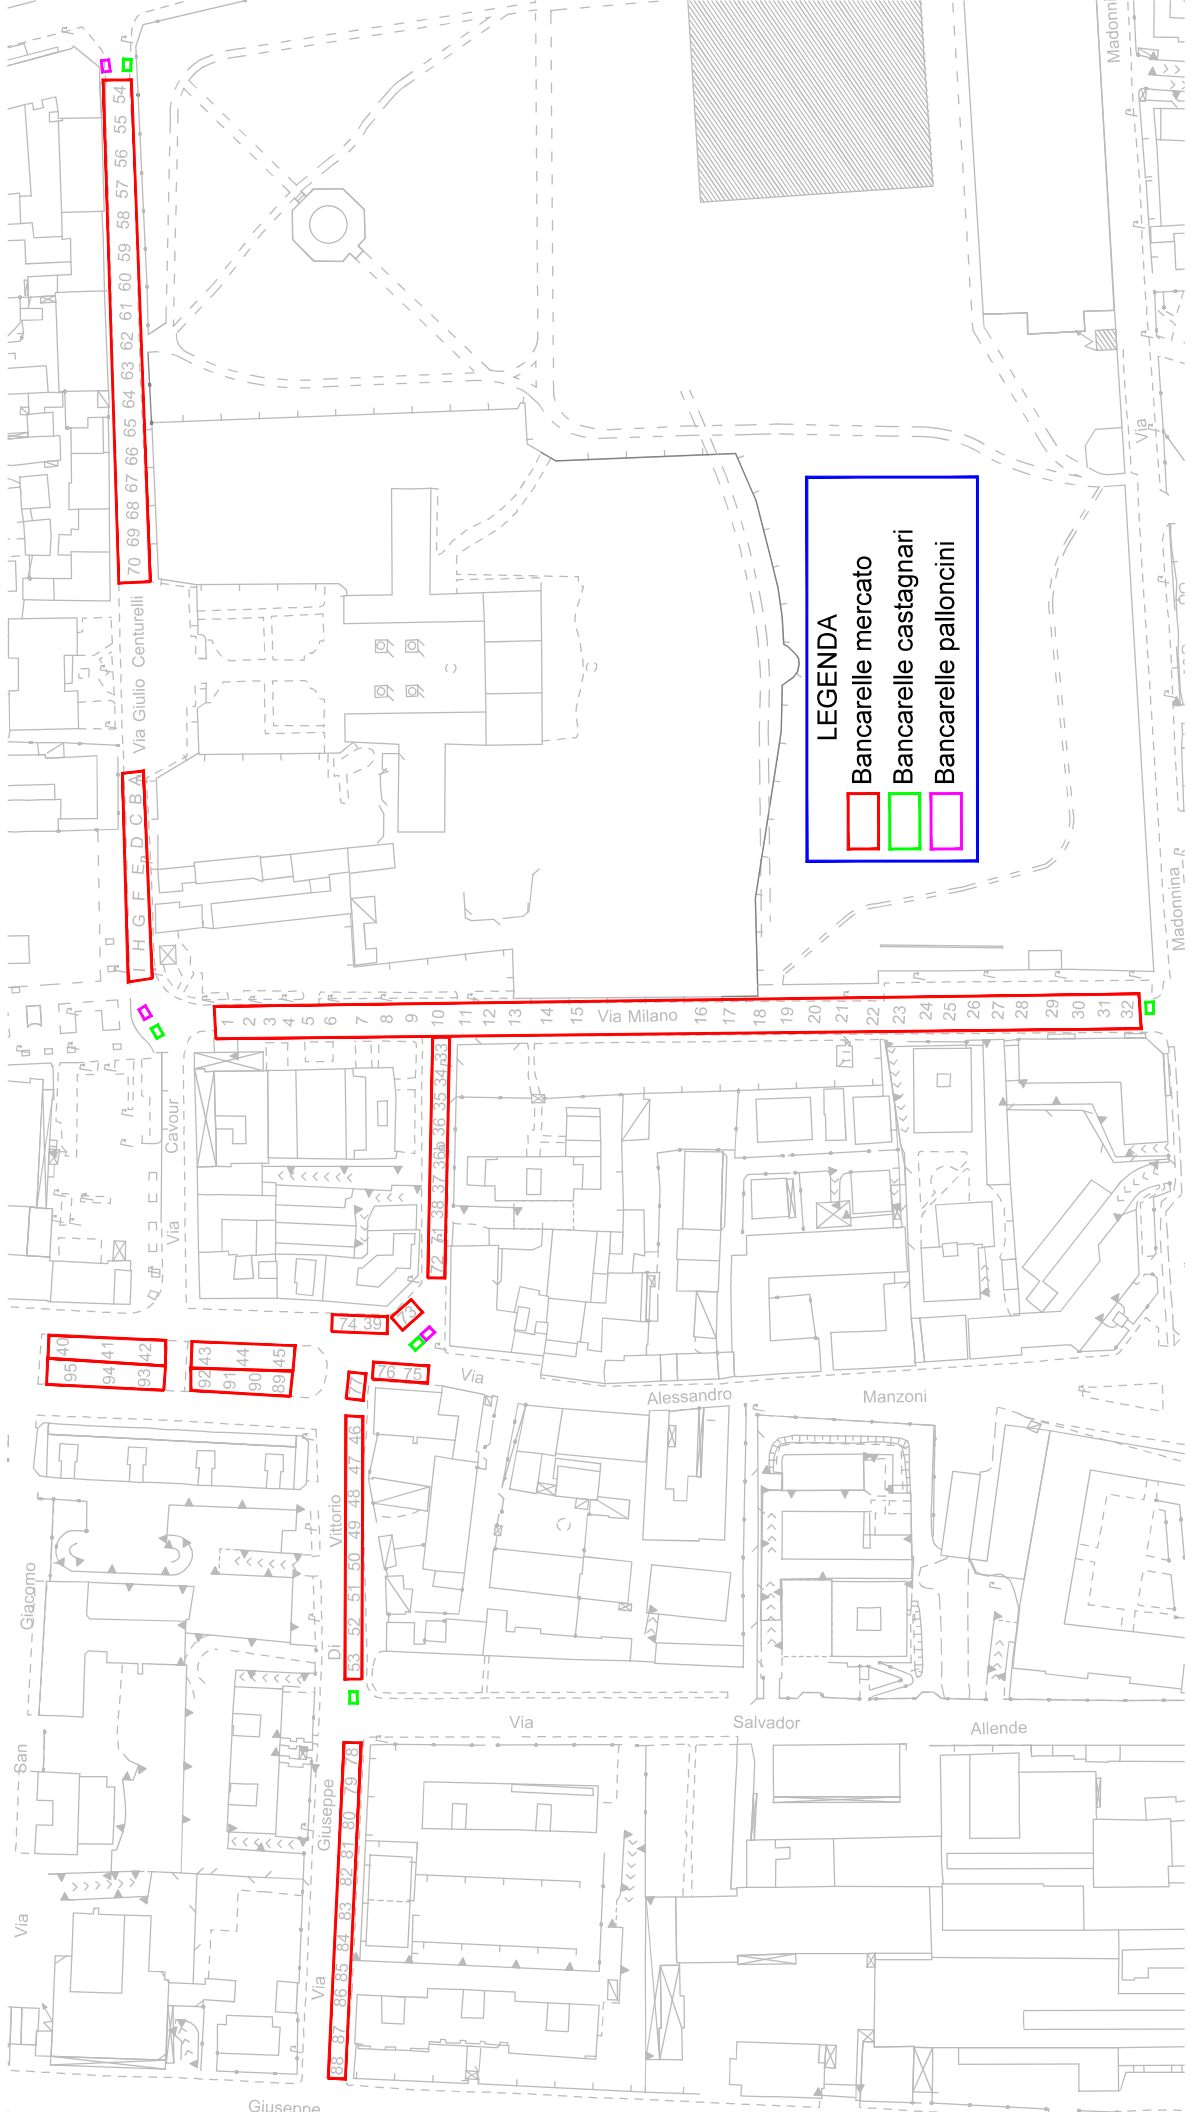

LEGENDA

- Bancarelle mercato
- Bancarelle castagnari
- Bancarelle palloncini

I H G F E D C B A

1 2 3 4 5 6 7 8 9 10 11 12 13 14 15 16 17 18 19 20 21 22 23 24 25 26 27 28 29 30 31 32

95 40
94 41
93 42

92 43
91 44
90 89 45

74 39

76 75

77

53 52 51 50 49 48 47 46

38 37 36 35 34 33

Giacomo

San

Via

Vittorio

Giuseppe

Via

Alessandro

Manzioni

Via

Salvador

Allende

Via Giulio Centurelli

Via Cavour

Via Milano

Madonna

Via

Madonnina_R

Giuseppe